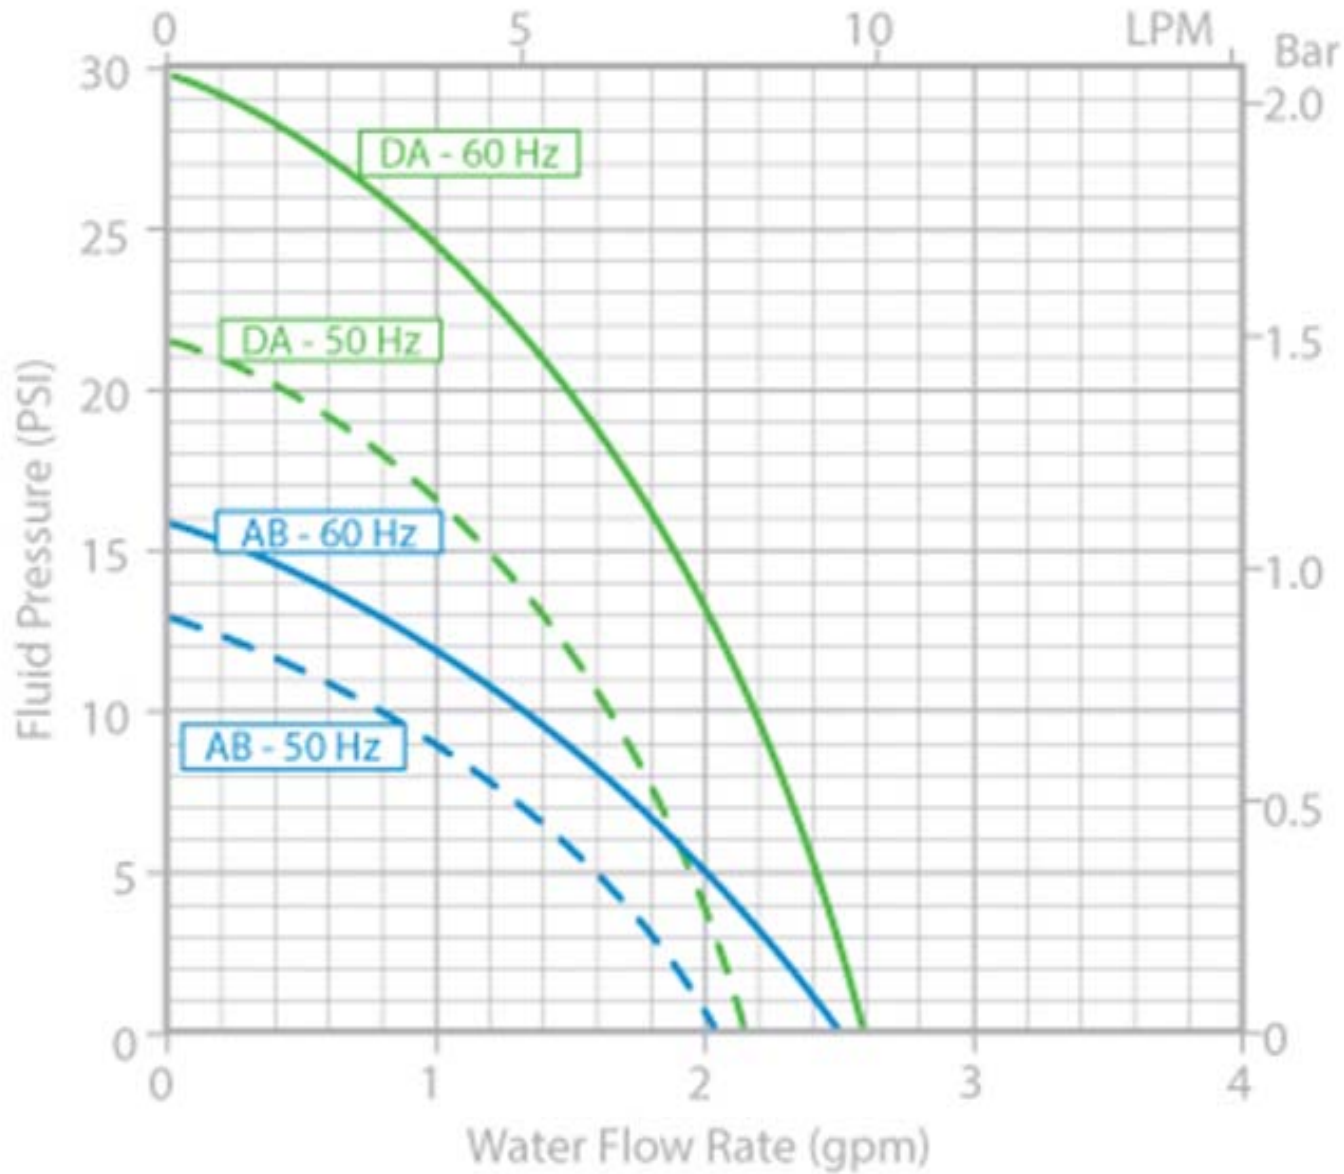

# MCS20 Centrifugal Pumps

DA: Centrifugal Pump, 1/4 HP  
AB: Centrifugal Pump, 1/16 HP

Includes pressure drop through system